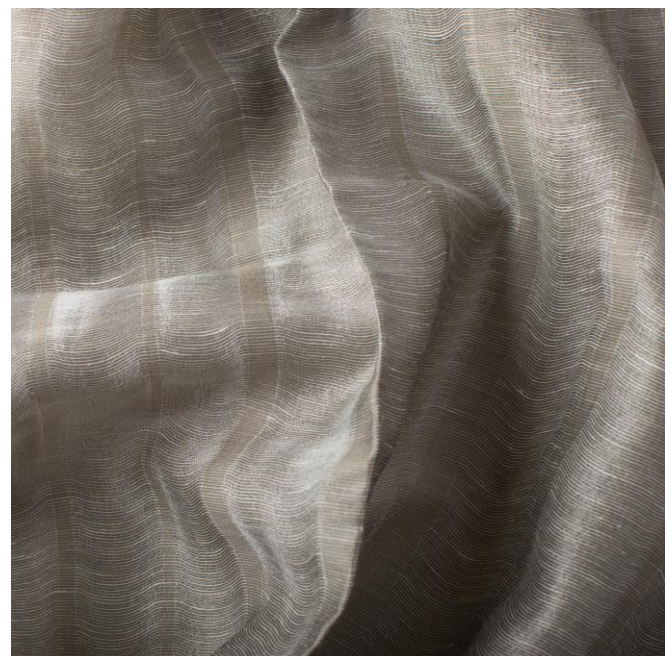


Name DIVERTI

Colours

DOVE

NATURAL

SAGO

WARM SILVER

Product Name: DIVERTI

Phone: +61 (03) 9510 0722 **Email:** info@elliottclarke.com.au

Name DIVERTI

Brand	ELLIOTT CLARKE	Composition	53% PO 31% LI 16% VI
Collection	DIVERTI	Width	300 CM
Country of Origin	TURKEY	Weight	105 GSM
Finishes	-	Horizontal Repeat	39 CM
Abrasion	N/A	Vertical Repeat	6.5 CM
Light Fastness	5	Additional notes	-
Fire Retardancy	-		
Care Label	ECC13		