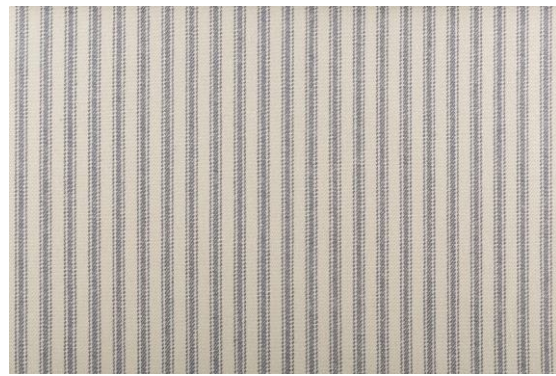


Name **MILLBROOK**

Colours

CADET

DOVE

EBONY

GREY DUSK

INDIGO

NATURAL

NAVY

Product Name: MILLBROOK

Phone: +61 (03) 9510 0722 **Email:** info@elliottclarke.com.au

Name MILLBROOK

Brand	ELLIOTT CLARKE	Composition	100% COTTON
Collection	MILLBROOK	Width	137 CM
Country of Origin	CHINA	Weight	250 GSM
Finishes	-	Horizontal Repeat	1 cm
Abrasion	15,000 W	Vertical Repeat	-
Light Fastness	4-5	Additional notes	-
Fire Retardancy	-		
Care Label	ECC5		