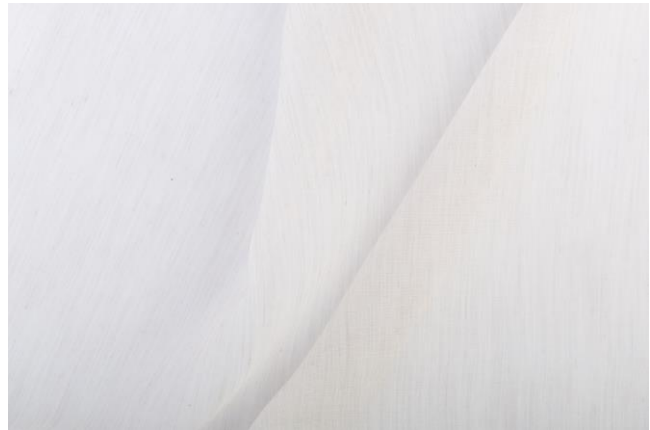


Name PANDORA

Colours

LINEN

NATURAL

SABLE

SAGO

Product Name: PANDORA

Phone: +61 (03) 9510 0722 **Email:** info@elliottclarke.com.au

Name PANDORA

Brand	ELLIOTT CLARKE	Composition	100% PO
Collection	PANDORA	Width	315 CM
Country of Origin	TURKEY	Weight	71 GSM
Finishes	-	Horizontal Repeat	PLAIN
Abrasion	DRAPERY	Vertical Repeat	PLAIN
Light Fastness	5	Additional notes	LEADWEIGHTED
Fire Retardancy	-		
Care Label	ECC6		